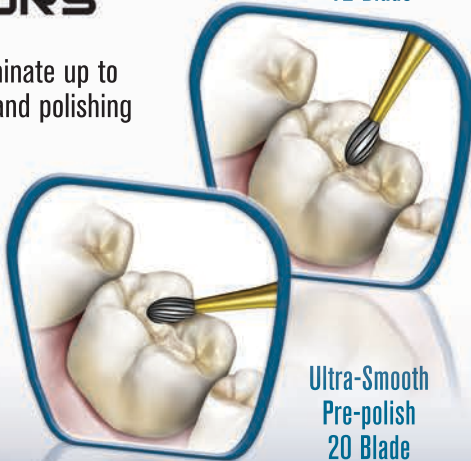

## Tired of taking too many steps?

Trim and  
Contour  
12 Blade

SS White helps you eliminate up to 3 steps when finishing and polishing

Buy 20 Burs\*  
Get 5 FREE

Buy 50 Burs\*  
Get 20 FREE  
(Unlimited Quantity)